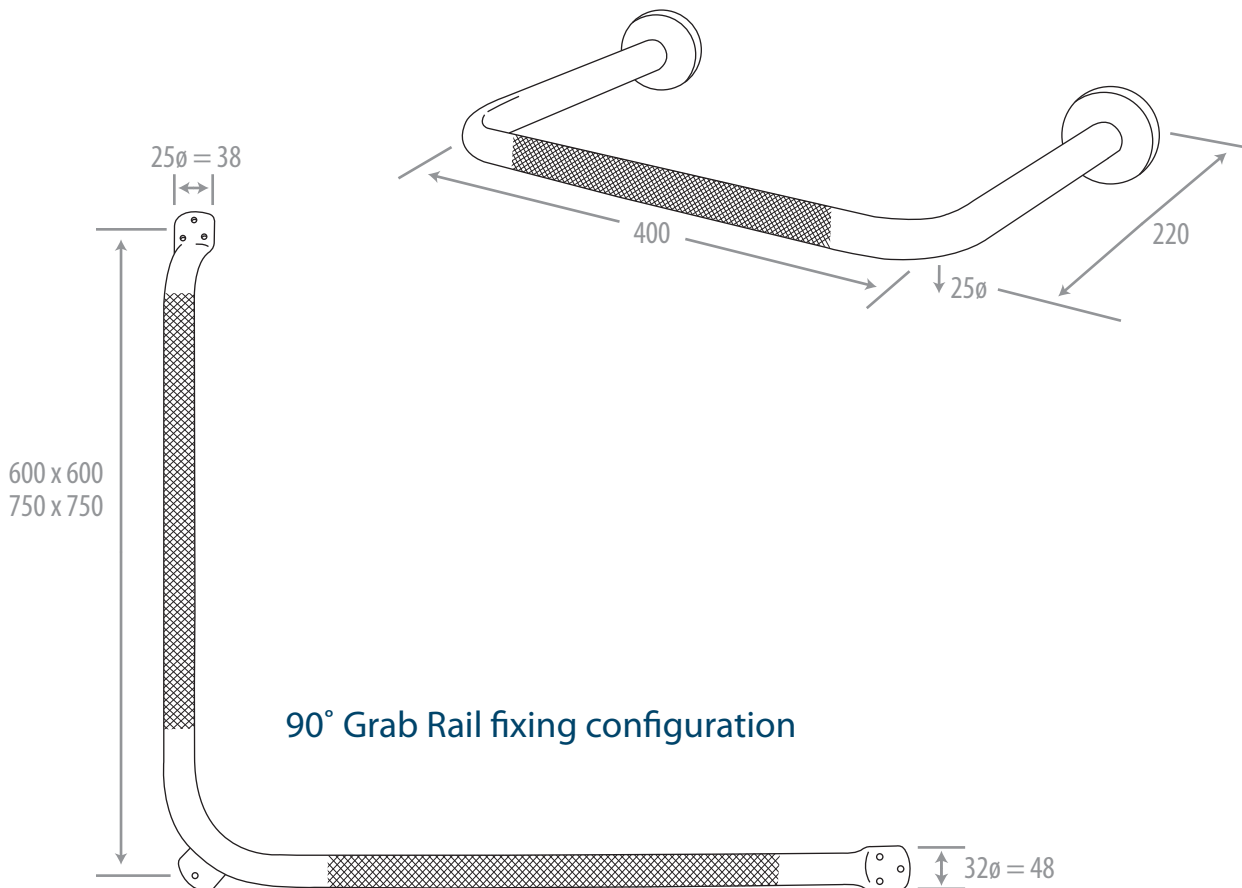

Uni-Rail fixing configuration

Tap Rail fixing configuration

90° Grab Rail fixing configuration